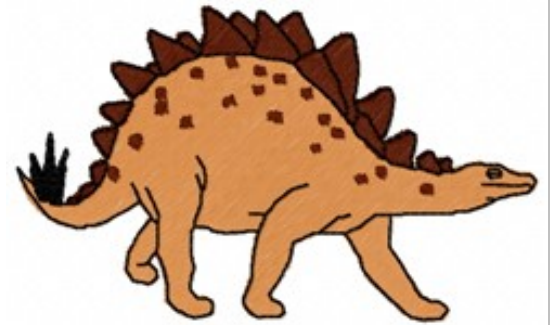

Stegosaurus Dino

Brand: AnnTheGran

Stitches: 8,437

Height/Width: 2.39 x 3.93 inches
60.71 x 99.82 mm

Formats: DST,EXP,HUS,JEF,PCS,PEC,PES,SEW,VIP,XXX

Thread Manufacturer: Madeira

Unique Colors

 Golden Retriever (1272)	 Emerald Black (1000)
 Coffee Bean (1145)	

Color Sequence

 1. Golden Retriever (1272)	 3. Emerald Black (1000)
 2. Coffee Bean (1145)	

Copyright 2018 by AnnTheGran

By purchasing these designs you agree to these terms: This design is copyright protected by AnnTheGran. Items with this design sewn onto the product may be sold commercially with limitation. You must have written consent to mass market items using this design. AnnTheGran will not be held liable for any monetary losses or consequential damages as a result of using this design.