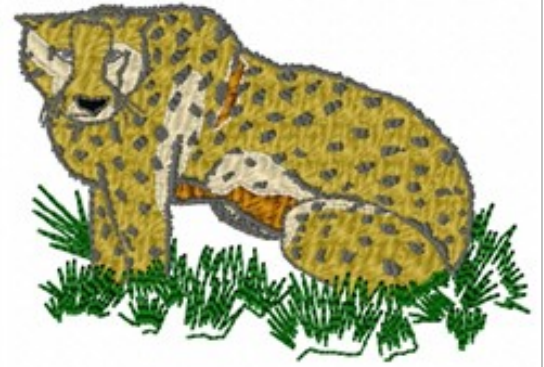

Cheetah Grass

Brand: AnnTheGran

Stitches: 31,190

Height/Width: 3.99 x 2.76 inches
101.35 x 70.10 mm

Formats:
ART,DST,EXP,HUS,JEF,PCS,PEC,PES,SEW,VIP,XXX

Thread Manufacturer: Madeira

Unique Colors

 Pussy Willow (1060)	 Emerald Black (1000)
 Military Gold (1025)	 Hunter Green (1103)
 Golden Oak (1056)	 Gray Haze (1010)
 Dark Denim (1242)	 Onyx (1199)
 Super White (1001)	

Color Sequence

 1. Pussywillow (1060)	 6. Emerald Black (1000)
 2. Military Gold (1025)	 7. Hunter Green (1103)
 3. Golden Oak (1056)	 8. Gray Haze (1010)
 4. Dark Denim (1242)	 9. Onyx (1199)
 5. Super White (1001)	