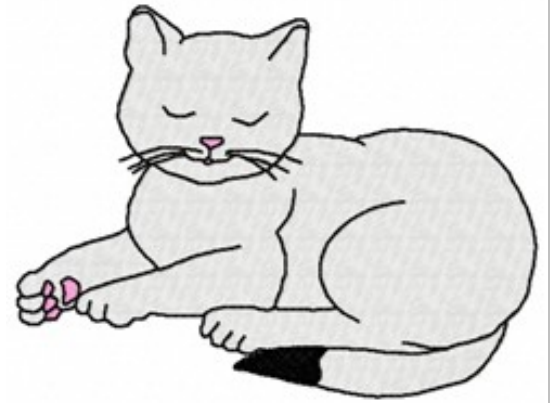

Sleeping Cat

Brand: AnnTheGran

Stitches: 11,087

Height/Width: 3.10 x 4.12 inches
78.74 x 104.65 mm

Formats:
ART,DST,EXP,HUS,JEF,PCS,PEC,PES,SEW,VIP,XXX

Thread Manufacturer: Madeira

Unique Colors

 Super White (1001)	 Emerald Black (1000)
 Bubble Gum Pink (1321)	

Color Sequence

 1. Super White (1001)	 3. Emerald Black (1000)
 2. Bubble Gum Pink (1321)	

Copyright 2018 by AnnTheGran

By purchasing these designs you agree to these terms: This design is copyright protected by AnnTheGran. Items with this design sewn onto the product may be sold commercially with limitation. You must have written consent to mass market items using this design. AnnTheGran will not be held liable for any monetary losses or consequential damages as a result of using this design.