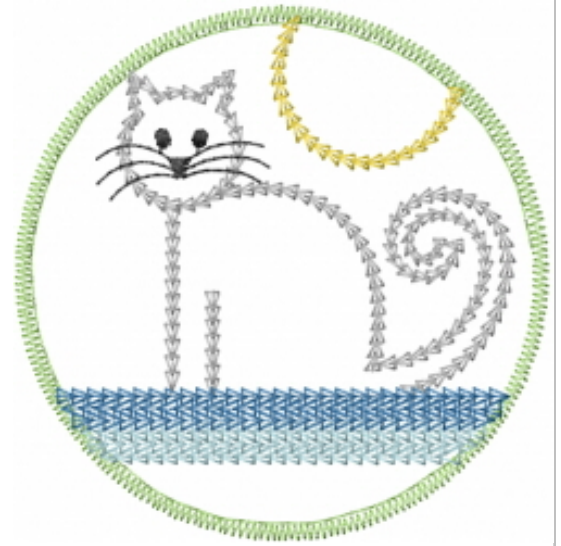

Kitty Patch

Brand: AnnTheGran

Stitches: 2,996

Height/Width: 3.37 x 3.35 inches
85.60 x 85.09 mm

Formats:
ART,DST,EXP,HUS,JEF,PCS,PEC,PES,SEW,VIP,XXX

Thread Manufacturer: Madeira

Color Sequence

No
Match

1 Sizes