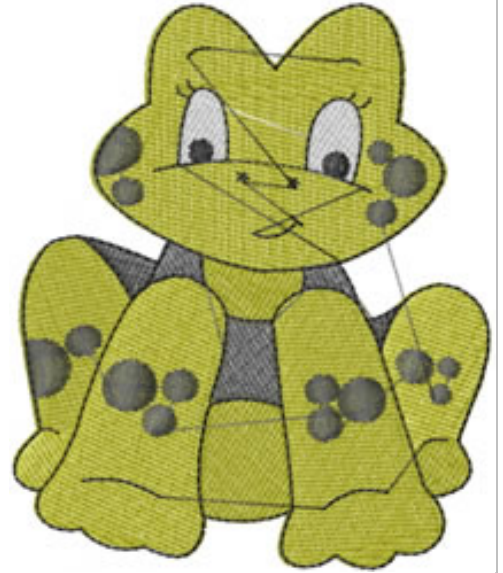

# Frank The Frog

**Brand:** AnnTheGran

**Stitches:** 10,835

**Height/Width:** 3.27 x 2.76 inches  
83.06 x 70.10 mm

**Formats:** ART,CSD,DST,EXP,HUS,JEF,PCS,PES,SEW,VIP,XXX

**Thread Manufacturer:** Madeira

## Unique Colors

 Aloe (1048)	 Super White (1001)
 Split Pea (1169)	 Emerald Black (1000)
 Fresh Pine (1369)	

## Color Sequence

 1. Celery (1048)	 4. Super White (1001)
 2. Split Pea (1169)	 5. Emerald Black (1000)
 3. Fresh Pine (1369)	