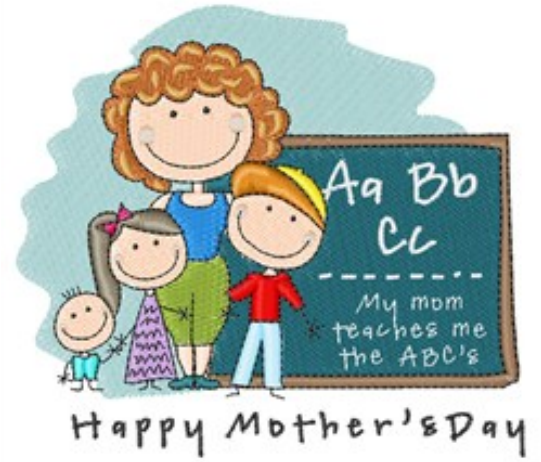

Homeschool Mother

Brand: AnnTheGran

Stitches: 19,022

Height/Width: 3.35 x 3.75 inches
85.21 x 95.15 mm

Formats:

ART,CND,CSD,DST,EMB,EXP,HUS,JEF,PCS,PEC,PES,SEW,XX

Thread Manufacturer: Madeira

Unique Colors