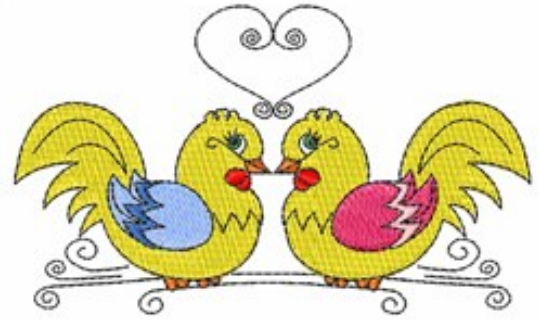

Love Chicken

Brand: AnnTheGran

Stitches: 7,324

Height/Width: 2.14 x 3.54 inches
54.25 x 89.86 mm

Formats:

ART,CND,CSD,DST,EMB,EXP,HUS,JEF,PCS,PEC,PES,SEW,XX

Thread Manufacturer: Madeira

Unique Colors

 Canary (1068)	 Porcelain Blue (1274)
 Pumpkin (1078)	 Lapis (1042)
 Christmas Red (1147)	 Emerald Black (1000)
 Super White (1001)	 Raspberry Punch (1307)
 Bell Pepper (1051)	 Pink Grapefruit (1315)

Color Sequence