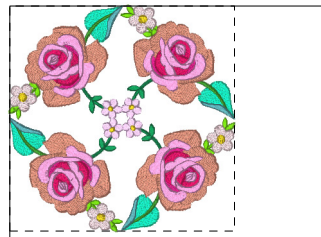

- 1. Teal Green
- 2. sky blue5
- 3. Light Lilac
- 4. flesh pink2
- 5. Harvest Gold
- 6. Lilac
- 7. Warm Gray

Ajd202_aljay_bbw5x7s102.pes
4.97x4.97 inches; 20,166 stitches
7 thread changes; 7 colors

- 1. sky blue2
- 2. Leaf Green
- 3. Lime Green
- 4. Salmon Pink
- 5. Pink
- 6. Light Lilac
- 7. Deep Rose
- 8. Pink
- 9. Salmon Pink
- 10. Deep Rose
- 11. Harvest Gold
- 12. Lemon Yellow

Ajd202_aljay_bbw5x7s103.pes
4.96x4.96 inches; 20,441 stitches
12 thread changes; 9 colors

- 1. Teal Green
- 2. leaf green3
- 3. Leaf Green
- 4. flesh pink2
- 5. Light Lilac
- 6. Harvest Gold
- 7. Light Lilac
- 8. Lavender
- 9. Light Lilac
- 10. Lavender
- 11. Lemon Yellow
- 12. Harvest Gold
- 13. Violet
- 14. Deep Gold
- 15. White

Ajd202_aljay_bbw5x7s104.pes
4.97x4.97 inches; 21,328 stitches
15 thread changes; 11 colors

- 1. Seacrest
- 2. sky blue2
- 3. Seacrest
- 4. Leaf Green
- 5. Moss Green
- 6. Harvest Gold
- 7. Teal Green
- 8. Deep Rose
- 9. Pink
- 10. Deep Rose
- 11. Light Lilac
- 12. Harvest Gold

Ajd202_aljay_bbw5x7s105.pes
4.98x4.98 inches; 18,487 stitches
12 thread changes; 9 colors

- 1. Lime Green
- 2. Teal Green
- 3. sky blue5
- 4. Leaf Green
- 5. sky blue2
- 6. flesh pink2
- 7. Light Lilac
- 8. Harvest Gold
- 9. Carmine
- 10. Salmon Pink
- 11. Deep Rose
- 12. Pink