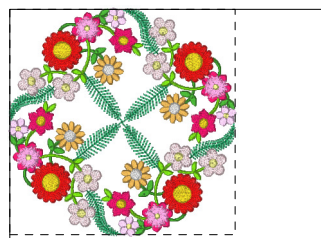

Ajd202_aljay_bbw5x7s104.pes
4.97x4.97 inches; 21,328 stitches
15 thread changes; 11 colors

- 1. Seacrest
- 2. sky blue2
- 3. Seacrest
- 4. Leaf Green
- 5. Moss Green
- 6. Harvest Gold
- 7. Teal Green
- 8. Deep Rose
- 9. Pink
- 10. Deep Rose
- 11. Light Lilac
- 12. Harvest Gold

Ajd202_aljay_bbw5x7s105.pes
4.98x4.98 inches; 18,487 stitches
12 thread changes; 9 colors

- 1. Lime Green
- 2. Teal Green
- 3. sky blue5
- 4. Leaf Green
- 5. sky blue2
- 6. flesh pink2
- 7. Light Lilac
- 8. Harvest Gold
- 9. Carmine
- 10. Salmon Pink
- 11. Deep Rose
- 12. Pink

Ajd202_aljay_bbw5x7s106.pes
4.97x4.97 inches; 29,545 stitches
12 thread changes; 12 colors

- 1. Lime Green
- 2. Leaf Green
- 3. Pink
- 4. Deep Rose
- 5. Silver
- 6. Lemon Yellow
- 7. Light Lilac
- 8. dark brown2
- 9. Light Lilac
- 10. magenta2
- 11. Light Lilac

Ajd202_aljay_bbw5x7s107.pes
4.95x4.95 inches; 30,670 stitches
11 thread changes; 9 colors

- 1. Teal Green
- 2. Leaf Green
- 3. Lime Green
- 4. Deep Gold
- 5. Red
- 6. Deep Rose
- 7. Pink
- 8. Light Lilac
- 9. Deep Rose
- 10. flesh pink2
- 11. White
- 12. Harvest Gold
- 13. Lemon Yellow