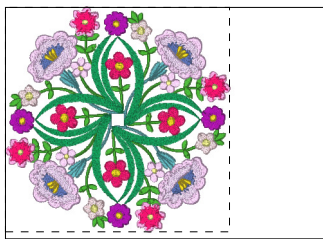

Printed 2/27/2021

1. Leaf Green	9. magenta2
2. sky blue2	10. Harvest Gold
3. Teal Green	11. Lemon Yellow
4. Pink	12. Lavender
5. Deep Rose	13. cornflower blue2
6. flesh pink2	14. Harvest Gold
7. Light Lilac	15. Lavender
8. Deep Rose	16. Light Lilac

Ajd202_aljay_bbw5x7s109.pes
4.96x4.96 inches; 25,822 stitches
16 thread changes; 12 colors