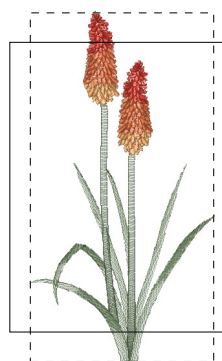

Aljay-Tf6x10s203.art
3.52x9.52 inches; 6,706 stitches
10 thread changes; 9 colors

1. Windsor Green (Mar:1126)
2. Orange (Mar:1044)
3. Charred Orange (Mar:1046)
4. Fauve Red (Mar:1194)