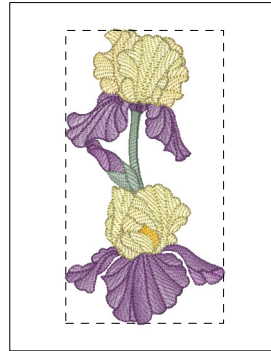

- 1. Lucen Green (Mar:1221)
- 2. Pinkish Mauve (Mar:1023)
- 3. Light Cerise (Mar:1024)
- 4. Cerise (Mar:1025)
- 5. Light Cerise (Mar:1024)
- 6. Pinkish Mauve (Mar:1023)

Aljays4x4s1401.art
4.94x6.62 inches; 10,304 stitches
6 thread changes; 4 colors

Aljays4x4s1407.art
4.85x6.03 inches; 7,610 stitches
7 thread changes; 6 colors

- 1. Carnival Purple (Mar:1150)
- 2. Lemon Cream (Mar:1006)
- 3. Fruity Wine (Mar:1077)
- 4. Purple Satin (Mar:1078)
- 5. Pasture (Mar:1123)

Aljays4x4s1408.art
3.64x5.69 inches; 4,494 stitches
5 thread changes; 5 colors

- 1. Fruity Wine (Mar:1077)
- 2. Deep Purple (Mar:1080)

Aljayms4x4s1409.art
5.54x5.55 inches; 9,026 stitches
2 thread changes; 2 colors