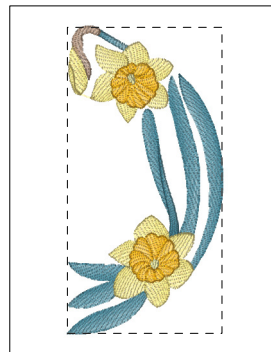

Printed 8/13/2019

- 1. Sea green (Mar:1090)
- 2. Imperial Purple (Mar:1081)
- 3. Rosewood (Mar:1242)
- 4. Golden Dusk (Mar:1009)
- 5. Mauve (Mar:1260)

Aljay-Ms5x7s1101.art
4.82x6.92 inches; 8,188 stitches
5 thread changes; 5 colors

- 1. Sea green (Mar:1090)
- 2. Imperial Purple (Mar:1081)
- 3. Black (Mar:1180)
- 4. Golden Dusk (Mar:1009)
- 5. Mauve (Mar:1260)

Aljay-Ms5x7s1102.art
3.48x6.83 inches; 7,219 stitches
5 thread changes; 5 colors

- 1. Gulf Blue (Mar:1171)
- 2. Noon Sun (Mar:1008)
- 3. High Noon (Mar:1219)
- 4. Ripe Lemon (Mar:1004)
- 5. High Noon (Mar:1219)

Aljay-Ms5x7s1103.art
4.39x6.95 inches; 9,338 stitches
5 thread changes; 4 colors

Aljay-Ms5x7s11free.art
3.96x5.57 inches; 7,524 stitches
8 thread changes; 7 colors