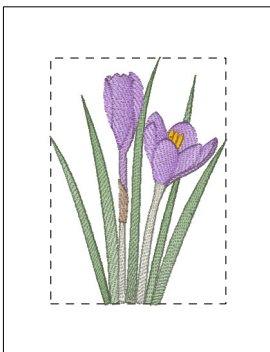

Aljay-Ms5x7s1105.art
4.98x6.67 inches; 12,456 stitches
13 thread changes; 10 colors

1. Windsor Green (Mar:1126)
2. Imperial Purple (Mar:1081)
3. Dusky Mauve (Mar:1261)
4. High Noon (Mar:1219)
5. Mauve (Mar:1260)
6. Imperial Purple (Mar:1081)
7. Sage Cream (Mar:1182)
8. Linesman (Mar:1130)

Aljay-Ms5x7s11free.art
3.96x5.57 inches; 7,524 stitches
8 thread changes; 7 colors