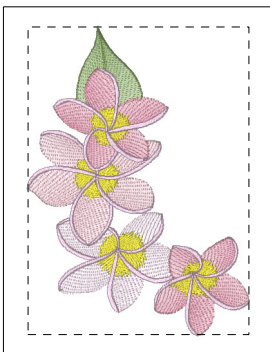

Aljay-Lf5x7s105.art
4.96x6.91 inches; 20,159 stitches
14 thread changes; 10 colors

1. Pasture (Mar:1123)
2. Pink Musk (Mar:1022)
3. Milky Pink (Mar:1020)
4. Summer Citrus (Mar:1007)
5. Pinikish Hue (Mar:1193)
6. Pinkish Mauve (Mar:1023)
7. Summer Citrus (Mar:1007)
8. Pinikish Hue (Mar:1193)

Aljay-Lf5x7s107.art
4.99x6.95 inches; 13,549 stitches
8 thread changes; 6 colors