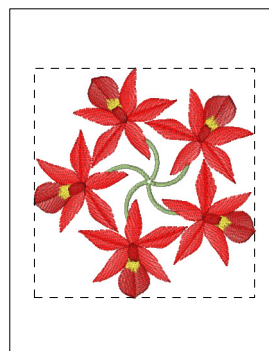

Aljay-Lo5x7s206.art
4.96x4.96 inches; 6,242 stitches
7 thread changes; 7 colors

1. Pasture (Mar:1123)
2. Scarlet (Mar:1050)
3. Military Crimson (Mar:1243)
4. Noon Sun (Mar:1008)
5. Military Crimson (Mar:1243)

Aljay-Lo5x7s208.art
4.98x5.18 inches; 8,362 stitches
5 thread changes; 4 colors