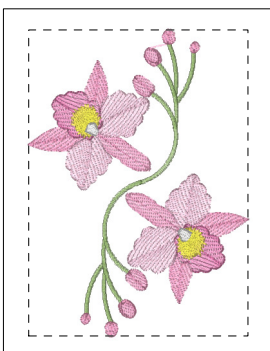

Aljay-Lo5x7s205.art
4.05x6.83 inches; 10,182 stitches
5 thread changes; 4 colors

1. Pasture (Mar:1123)
2. Pink Cream (Mar:1227)
3. Copper Mauve (Mar:1032)
4. Crimson Dawn (Mar:1034)
5. Noon Sun (Mar:1008)
6. White (Mar:1179)

Aljay-Lo5x7s207.art
4.96x6.91 inches; 8,725 stitches
6 thread changes; 6 colors