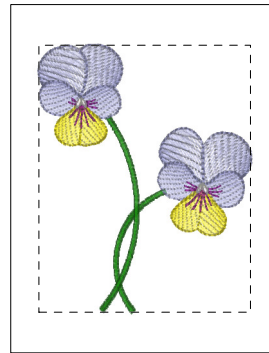

- 1. Verdant (Mar:1342)
- 2. Purple Dusk (Mar:1075)
- 3. Purple Cream (Mar:1076)
- 4. Golden Dusk (Mar:1009)
- 5. Port Wine (Mar:1079)
- 6. Bright Citrus (Mar:1005)
- 7. White (Mar:1179)

**Aljay-Lp4x4s101.art**  
3.81x3.47 inches; 6,028 stitches  
7 thread changes; 7 colors

- 1. Verdant (Mar:1342)
- 2. White (Mar:1179)
- 3. Bluish Purple (Mar:1085)
- 4. Golden Dusk (Mar:1009)
- 5. Port Wine (Mar:1079)
- 6. White (Mar:1179)

**Aljay-Lp4x4s102.art**  
3.11x3.93 inches; 3,754 stitches  
6 thread changes; 5 colors

**Aljay-Lp4x4s112.art**

3.90x3.89 inches; 6,822 stitches  
8 thread changes; 8 colors