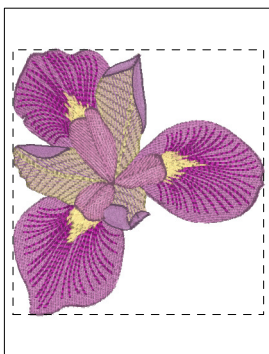

1. Purple Satin (Mar:1078)
2. Purple (Mar:1336)
3. Golden Dusk (Mar:1009)
4. Fruity Wine (Mar:1077)
5. Summer Citrus (Mar:1007)
6. Fruity Wine (Mar:1077)
7. Berry (Mar:1239)

Aljay-li4x4s105.art

3.68x3.89 inches; 13,448 stitches
7 thread changes; 6 colors