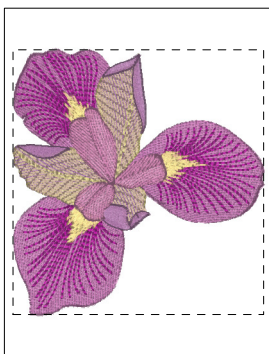

1. Purple Satin (Mar:1078)
2. Purple (Mar:1336)
3. Golden Dusk (Mar:1009)
4. Fruity Wine (Mar:1077)
5. Summer Citrus (Mar:1007)
6. Fruity Wine (Mar:1077)
7. Berry (Mar:1239)

Aljay-li4x4s105.art

3.68x3.89 inches; 13,448 stitches
7 thread changes; 6 colors