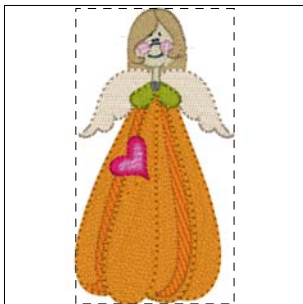

Ac074-3.pes

3.81x3.76 inches; 11,152 stitches
15 thread changes; 10 colors

- 1. Amber Red
- 2. Tangerine
- 3. Dark Brown
- 4. Moss Green
- 5. Amber Red

Ac074-4.pes

3.87x3.82 inches; 11,048 stitches
5 thread changes; 4 colors

- 1. Light Brown
- 2. Deep Gold
- 3. Harvest Gold
- 4. Dark Brown
- 5. Dark Gray
- 6. Olive Green
- 7. Black
- 8. Dark Brown

Ac074-5.pes

3.87x2.78 inches; 10,749 stitches
8 thread changes; 7 colors

- 1. Red
- 2. Dark Brown
- 3. Dark Olive
- 4. Deep Green
- 5. Dark Brown
- 6. Russet Brown
- 7. Amber Red
- 8. Dark Olive
- 9. Dark Brown

Ac074-6.pes

3.83x3.23 inches; 11,291 stitches
9 thread changes; 6 colors

- 1. Clay Brown
- 2. Vermilion
- 3. Russet Brown
- 4. Linen
- 5. Beige
- 6. Dark Olive
- 7. Russet Brown
- 8. Pewter
- 9. Deep Rose
- 10. Peacock Blue
- 11. Flesh Pink
- 12. Pink

3.68x2.61 inches; 9,164 stitches
8 thread changes; 6 colors