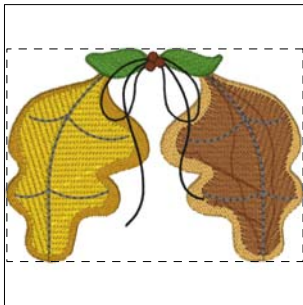

Ac074-2.pes

4.43x4.76 inches; 22,541 stitches
20 thread changes; 9 colors

- 1. Amber Red
- 2. Russet Brown
- 3. Deep Gold
- 4. Dark Olive
- 5. Dark Brown
- 6. Red
- 7. Light Brown
- 8. Dark Brown
- 9. Russet Brown
- 10. Clay Brown
- 11. Khaki
- 12. Deep Gold
- 13. Yellow
- 14. Russet Brown
- 15. Deep Gold

Ac074-3.pes

3.81x3.76 inches; 11,152 stitches
15 thread changes; 10 colors

- 1. Amber Red
- 2. Tangerine
- 3. Dark Brown
- 4. Moss Green
- 5. Amber Red

Ac074-4.pes

3.87x3.82 inches; 11,048 stitches
5 thread changes; 4 colors

- 1. Light Brown
- 2. Deep Gold
- 3. Harvest Gold
- 4. Dark Brown
- 5. Dark Gray
- 6. Olive Green
- 7. Black
- 8. Dark Brown

Ac074-5.pes

3.87x2.78 inches; 10,749 stitches
8 thread changes; 7 colors

- 1. Red
- 2. Dark Brown
- 3. Dark Olive
- 4. Deep Green
- 5. Dark Brown
- 6. Russet Brown
- 7. Amber Red
- 8. Dark Olive
- 9. Dark Brown

3.68x2.61 inches; 9,164 stitches
8 thread changes; 6 colors